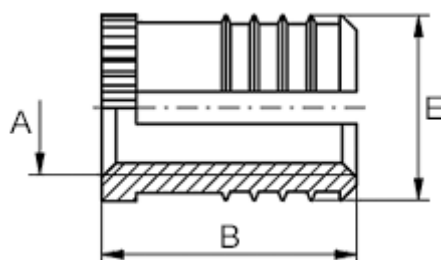

Data Sheet

Article number: 12815000050800
Description: KLEE-coil 815 000 050.800
M5 Brass

Measures

Female thread A	= M5
Length B	= 10.0
Min distance to edge	= 3.0
Number of cramping feathers	= 5
Outer diameter E	= 7.00
Recommended bore diameter	= 6.4 max +0.04 conicity